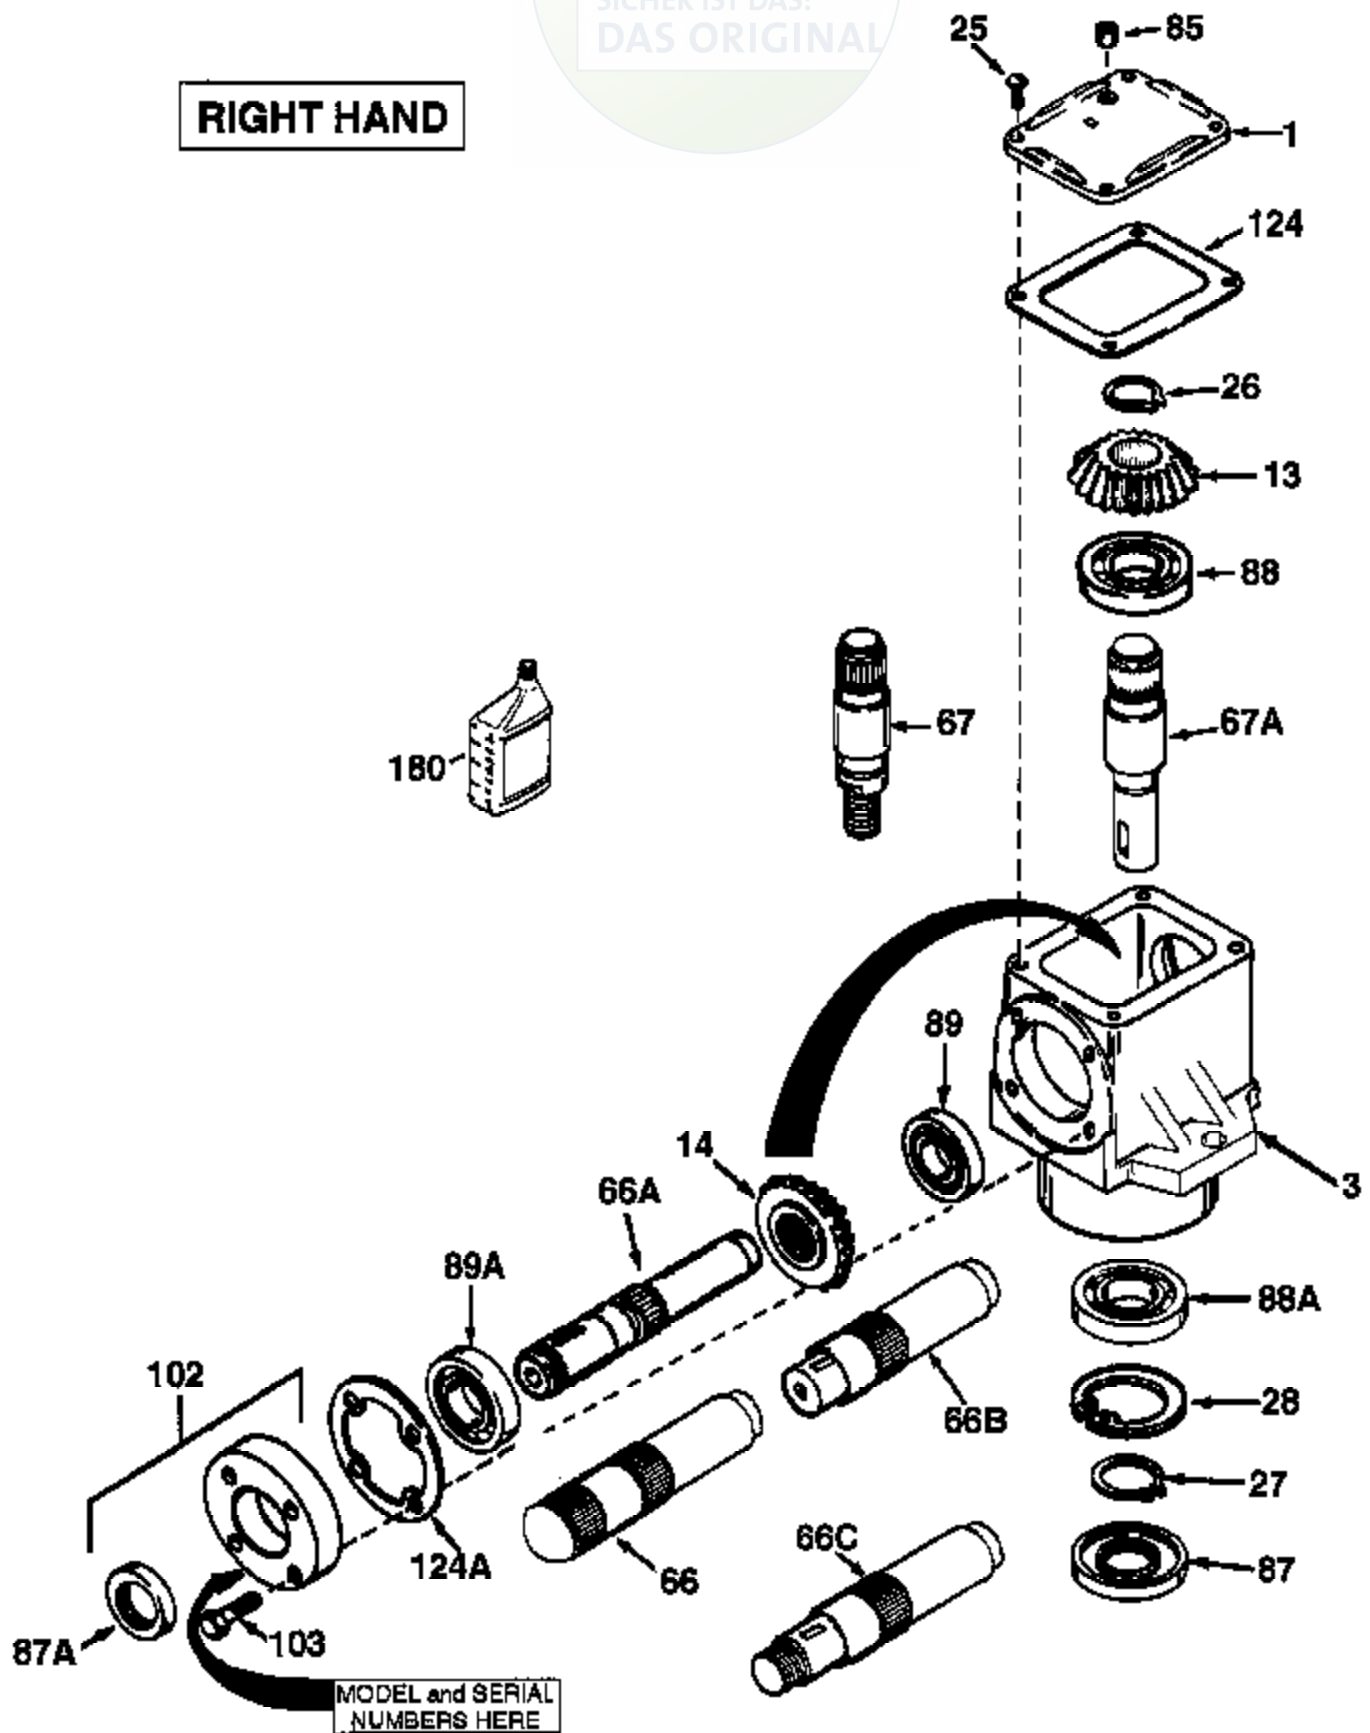

JOIST

SICHER IST DAS:
DAS ORIGINAL

RIGHT HAND

Ref #	Part Number	Qty	Description
	794375		Right Hand Head Assembly (Incl. 1 thr u 124A)
1	772093		Cover
3	770026A		Right Angle Drive Housing
13	778101A		Miter Gear (17 teeth) (7/8" ID)
14	778101A		Miter Gear (17 teeth) (7/8" ID)
25	792025		Screw, 10-24 x 1/2"
26	788018		Retainer Ring
27	788019		Retainer Ring
66B	776196		Input Shaft (5" long)
67A	776153		Output Shaft (4-3/16" long)
85	792039		Pipe Plug, 1/8-27 (countersunk headle ss)
87A	788031		Oil Seal
87	788029	1000-1000-005	Oil Seal
88A	780034	Peerless	Ball Bearing
88	780034		Ball Bearing
89	780024		Ball Bearing
89A	780034		Ball Bearing
102	786029		Retainer Cap & Seal (Incl. 87A & 103)
103	792026		Screw, 1/4-20 x 7/8"
124A	788030B		Cap Gasket
124	788028		Cover Gasket
180	730229A		Gear Oil 80W90